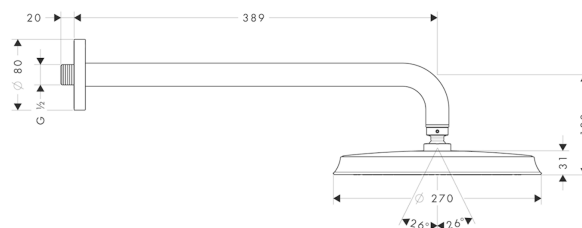

Raindance Classic

Overhead shower 240 1jet with shower arm

Surfaces: **Chrome/Gold Optic** Article Number: **27424090**

Description

product features

- shower head size: 240 mm
- shower arm length: 390 mm
- ball-joint: overhead shower angle adjustable
- spray type: RainAir
- flow rate RainAir spray (at 0.3 MPa): 19 l/min
- material spray disc: metal
- installation: wall
- connection thread G ½
- connection dimension: DN15

Technology

Product image

Scale drawing

Flowchart

The consumption was measured in combination with the appropriate fittings (thermostat/mixer/in-wall valve) to reflect actual application in practice.