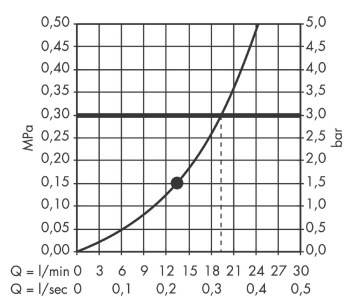

Raindance Classic

Overhead shower 240 1jet with shower arm

Surfaces: **Chrome/Gold Optic** Article Number: **27424090**

Description

product features

- shower head size: 240 mm
- shower arm length: 390 mm
- ball-joint: overhead shower angle adjustable
- spray type: RainAir
- flow rate RainAir spray (at 0.3 MPa): 19 l/min
- material spray disc: metal
- installation: wall
- connection thread G ½
- connection dimension: DN15

Technology

Product image

Scale drawing

Flowchart

The consumption was measured in combination with the appropriate fittings (thermostat/mixer/in-wall valve) to reflect actual application in practice.